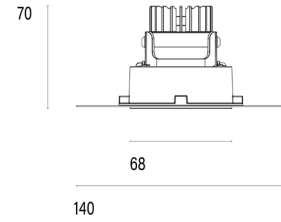

### Model

<b>Name</b>	Mono 060 Trimless Type 1 Recessed Downlighter
<b>Finish</b>	Structured Black
<b>Area</b>	Indoor

### System

<b>Power (Luminaire)</b>	6.8W
<b>Power (System)</b>	8W
<b>Voltage</b>	240V-AC
<b>Optics</b>	Rotationally Symmetrical Direct 40°
<b>Colour Temperature</b>	3000°K
<b>Luminous Flux</b>	680lm
<b>TM30</b>	Rf95 Rg103
<b>CRI</b>	Ra98
<b>Lumen Maintenance</b>	L90 B10 50000hrs
<b>Chromacity</b>	<3 McAdam Step Ellipse
<b>Articulation</b>	Fixed
<b>Cut-Out</b>	Round 85mm x 100mm Depth
<b>Ingress Protection</b>	IP44
<b>Control Device</b>	Remote DALI (Included)
<b>Class</b>	III